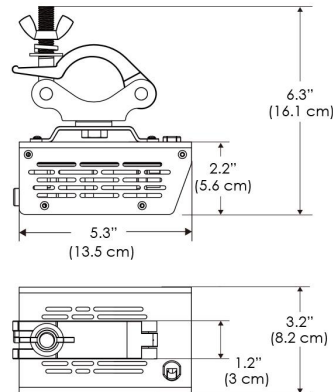

Plug/Connection

US US 120V
EU EU 220V

SPECIFICATIONS

Beam Angle	55°
Spectrum Type	AMZ : Plant Flourish & Growth
	TB : Coral Health & Growth
Control	Intensity (0% - 100%), CCT
LED Source	DiCon Dense Matrix LED
Power Draw	80W max
AC Input Voltage	100 - 240V AC, 60Hz
Cooling	Fan Cooled
Operating Temperature	32 - 104°F (0 - 40°C)
Fixture Weight	1.1lb (~0.5kg)
Power Supply Weight	1.0lb (~0.4kg)

Mounting Bracket Dimensions ALL-CLP

*All -CLP configuration models come with standard DC cables of 6 inches and AC cables of 10 ft.

PHOTOMETRIC DATA

AMZ

Distance		3' (~0.9 m)	5' (~1.5 m)	10' (~3.0 m)
@4000K	fc	465	237	47
	lux	4998	2548	500
@6500K	fc	470	240	48
	lux	5059	2579	506
Beam Diameter		Ø 2.3' (0.7m)	Ø 3.8' (1.2m)	Ø 7.6' (2.3m)

TB

Distance		3' (~0.9 m)	5' (~1.5 m)	10' (~3.0 m)
@10000K	fc	276	100	27
	lux	2965	1067	286
@20000K	fc	51	20	10
	lux	544	213	104
Beam Diameter		Ø 2.3' (0.7m)	Ø 3.8' (1.2m)	Ø 7.6' (2.3m)

DMX FOOTPRINT

Amazon Sun		
Channel	1	Intensity
	2	CCT (4000-6500k)