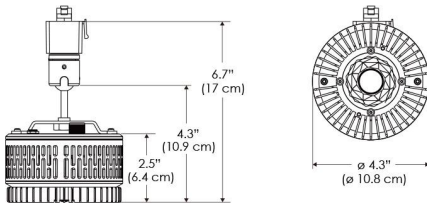

MECHANICAL FIGURES

W360B-TG

*All -CLP configuration models come with standard DC cables of 6 inches and AC cables of 10 ft.