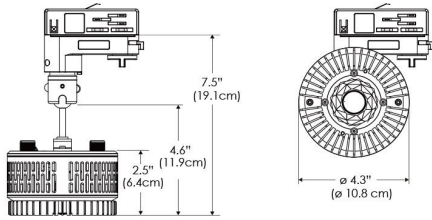

MECHANICAL FIGURES

W360B-TOX/TON