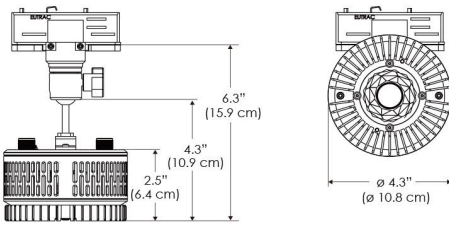

MECHANICAL FIGURES

W360B-TEX

*All -CLP configuration models come with standard DC cables of 6 inches and AC cables of 10 ft.