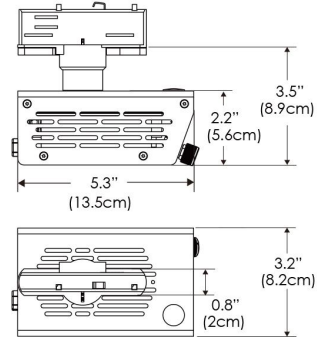

MECHANICAL FIGURES

W360B-TEX

*All -CLP configuration models come with standard DC cables of 6 inches and AC cables of 10 ft.