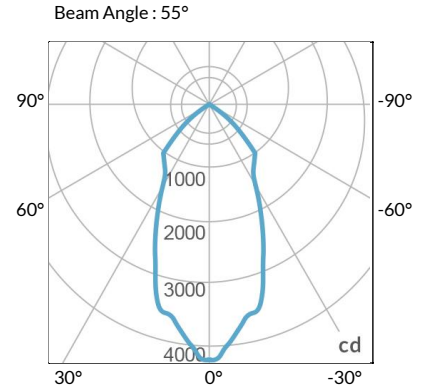

Mounting Bracket Dimensions ALL-CLP

*All -CLP configuration models come with standard DC cables of 6 inches and AC cables of 10 ft.

PHOTOMETRIC DATA

AMZ

Distance		3' (~0.9 m)	5' (~1.5 m)	10' (~3.0 m)
@4000K	fc	465	237	47
	lux	4998	2548	500
@6500K	fc	470	240	48
	lux	5059	2579	506
Beam Diameter		Ø 2.3' (0.7m)	Ø 3.8' (1.2m)	Ø 7.6' (2.3m)

TB

Distance		3' (~0.9 m)	5' (~1.5 m)	10' (~3.0 m)
@10000K	fc	276	100	27
	lux	2965	1067	286
@20000K	fc	51	20	10
	lux	544	213	104
Beam Diameter		Ø 2.3' (0.7m)	Ø 3.8' (1.2m)	Ø 7.6' (2.3m)

DMX FOOTPRINT

Amazon Sun		
Channel	1	Intensity
	2	CCT (4000-6500k)