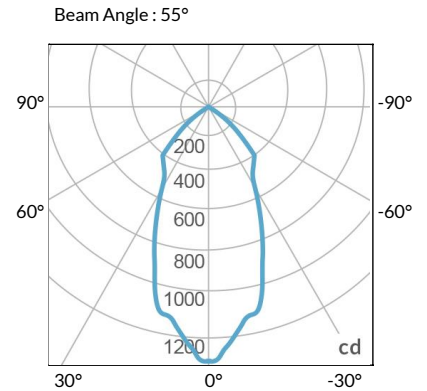

Mounting Bracket Dimensions ALL-CLP

*All -CLP configuration models come with standard DC cables of 6 inches and AC cables of 10 ft.

PHOTOMETRIC DATA

AMZ

Distance		3' (~0.9 m)	5' (~1.5 m)	10' (~3.0 m)
@4000K	fc	465	237	47
	lux	4998	2548	500
@6500K	fc	470	240	48
	lux	5059	2579	506
Beam Diameter		Ø 2.3' (0.7m)	Ø 3.8' (1.2m)	Ø 7.6' (2.3m)

TB

Distance		3' (~0.9 m)	5' (~1.5 m)	10' (~3.0 m)
@10000K	fc	276	100	27
	lux	2965	1067	286
@20000K	fc	51	20	10
	lux	544	213	104
Beam Diameter		Ø 2.3' (0.7m)	Ø 3.8' (1.2m)	Ø 7.6' (2.3m)

DMX FOOTPRINT

Amazon Sun		
Channel	1	Intensity
	2	CCT (4000-6500k)