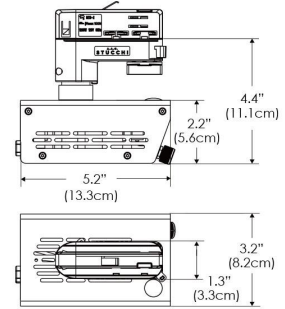

MECHANICAL FIGURES

PSX

*All -CLP configuration models come with standard DC cables of 6 inches and AC cables of 10 ft.