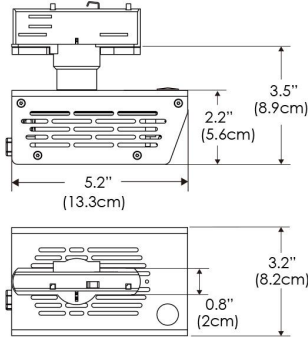

MECHANICAL FIGURES

W360B-TEX

*All -CLP configuration models come with standard DC cables of 6 inches and AC cables of 10 ft.