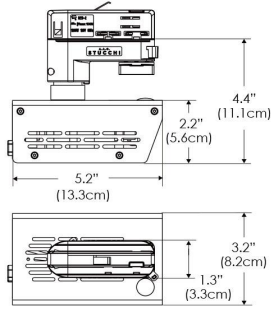

MECHANICAL FIGURES

PS

*All -CLP configuration models come with standard DC cables of 6 inches and AC cables of 10 ft.