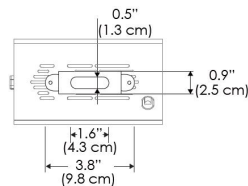

Plug/Connection

US US 120V
EU EU 220V

SPECIFICATIONS

Beam Angle	55°
Spectrum Type	AMZ : Plant Flourish & Growth
	TB : Coral Health & Growth
Control	Intensity (0% - 100%), CCT
LED Source	DiCon Dense Matrix LED
Power Draw	80W max
AC Input Voltage	100 - 240V AC, 60Hz
Cooling	Fan Cooled
Operating Temperature	32 - 104°F (0 - 40°C)
Fixture Weight	1.1lb (~0.5kg)
Power Supply Weight	1.0lb (~0.4kg)

Mounting Bracket Dimensions ALL-CLP

*All -CLP configuration models come with standard DC cables of 6 inches and AC cables of 10 ft.

PHOTOMETRIC DATA

AMZ

Distance		3' (~0.9 m)	5' (~1.5 m)	10' (~3.0 m)
@4000K	fc	465	237	47
	lux	4998	2548	500
@6500K	fc	470	240	48
	lux	5059	2579	506
Beam Diameter		Ø 2.3' (0.7m)	Ø 3.8' (1.2m)	Ø 7.6' (2.3m)

TB

Distance		3' (~0.9 m)	5' (~1.5 m)	10' (~3.0 m)
@10000K	fc	276	100	27
	lux	2965	1067	286
@20000K	fc	51	20	10
	lux	544	213	104
Beam Diameter		Ø 2.3' (0.7m)	Ø 3.8' (1.2m)	Ø 7.6' (2.3m)

DMX FOOTPRINT

Amazon Sun		
Channel	1	Intensity
	2	CCT (4000-6500k)