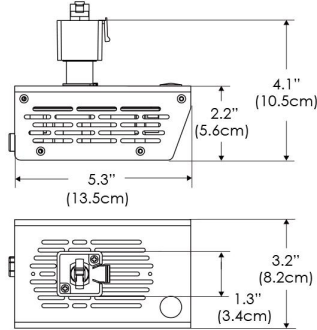

MECHANICAL FIGURES

W360B-TG

*All -CLP configuration models come with standard DC cables of 6 inches and AC cables of 10 ft.