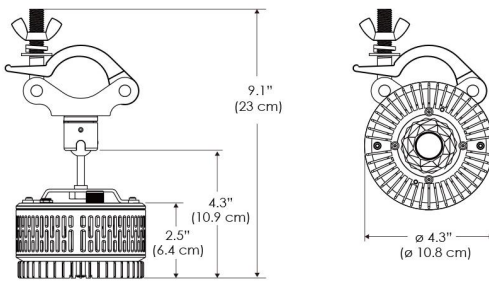

Plug/Connection

US US 120V
EU EU 220V

SPECIFICATIONS

Beam Angle	55°
Spectrum Type	AMZ : Plant Flourish & Growth
	TB : Coral Health & Growth
Control	Intensity (0% - 100%), CCT
LED Source	DiCon Dense Matrix LED
Power Draw	80W max
AC Input Voltage	100 - 240V AC, 60Hz
Cooling	Fan Cooled
Operating Temperature	32 - 104°F (0 - 40°C)
Fixture Weight	1.1lb (~0.5kg)
Power Supply Weight	1.0lb (~0.4kg)

Mounting Bracket Dimensions ALL-CLP

*All -CLP configuration models come with standard DC cables of 6 inches and AC cables of 10 ft.

PHOTOMETRIC DATA

AMZ

Distance		3' (~0.9 m)	5' (~1.5 m)	10' (~3.0 m)
@4000K	fc	465	237	47
	lux	4998	2548	500
@6500K	fc	470	240	48
	lux	5059	2579	506
Beam Diameter		Ø 2.3' (0.7m)	Ø 3.8' (1.2m)	Ø 7.6' (2.3m)

TB

Distance		3' (~0.9 m)	5' (~1.5 m)	10' (~3.0 m)
@10000K	fc	276	100	27
	lux	2965	1067	286
@20000K	fc	51	20	10
	lux	544	213	104
Beam Diameter		Ø 2.3' (0.7m)	Ø 3.8' (1.2m)	Ø 7.6' (2.3m)

DMX FOOTPRINT

Amazon Sun		
Channel	1	Intensity
	2	CCT (4000-6500k)